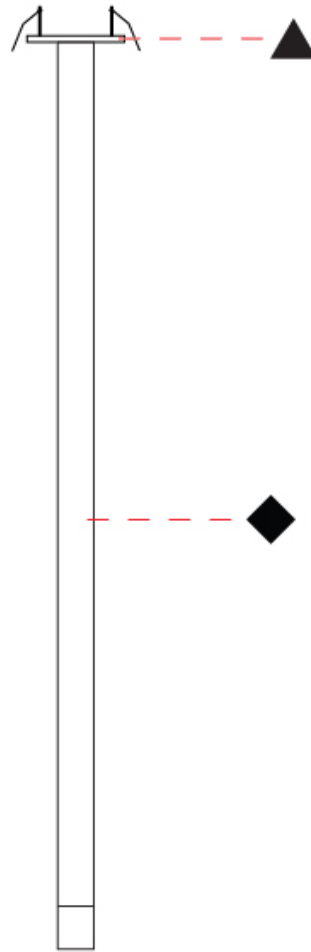

METROPOLIS MONOPOINT SURFACE

D202005-

PROJECT

TYPE

SPECIFIER

QUANTITY

DATE

D