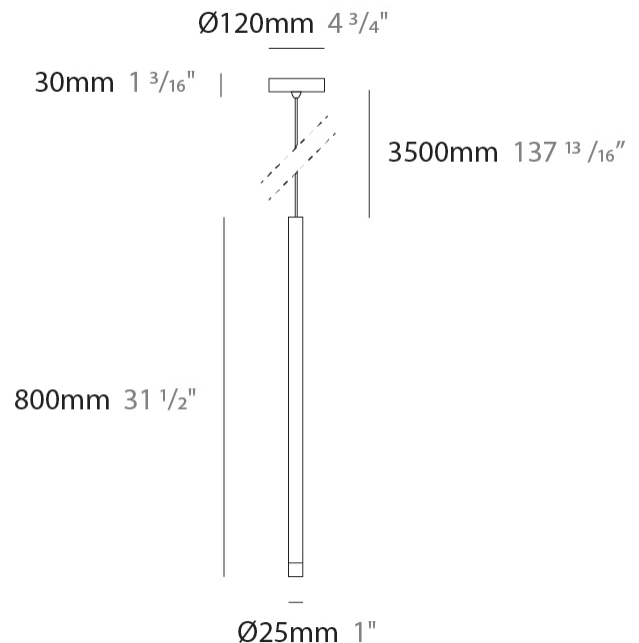

GENERAL

Series: Metropolis
Subseries: Metropolis Monopoint
Brand: Zaneen
Division: Design
Mounting Type: Suspension
Mounting Location: Ceiling
Subcategory: Pendant

PHYSICAL

Shape: Cylinder
Diameter (mm): 26
Diameter (in): 1
Height (mm): 800
Height (in): 31 1/2
Light Distribution: Downlight
Fixture Finish: BLK / BRZ / IND
Holder Finish: BLK / BRZ / IND
Fixture Material: Aluminum
Cable Details: Black or Transparent - 3500mm / 137 13 / 16"
Upon Request: Cylinder height. Max. 1830 mm / 72". Min 153mm / 6". Min. qty required 50 pcs.

ELECTRICAL

Lamp Type: LED
Input Wattage (W): 3.65
Total Output Wattage (W): 2.7
Dimming: Non-Dimmable
Driver Included: Yes
Driver Location: Integrated
Driver Type: Constant Current - Universal
Driver Class: Class 2
Input Voltage (V): 120 - 277
Constant Current (MA): 700
Upon Request: (Not included - see components) Remote: Phase dimming @120Vac only / 0-10Vdc dimming (dimming requires min. 3 fixtures)

LED

Number of LEDs: 1
Color Temperature (°K): 3000 / 4000
Max. Delivered Lumen (lm): 114 / 122
Nominal Lumen (lm): 124 / 133
CRI: >90 CRI
Lamp Life (hrs): 50000
Upon Request: 3500K

OPTICAL

Optic°: 12 / 28 / 44

RATINGS AND CERTIFICATIONS

Certified By: Certified for North American Standards
IP rating: IP41 (Damp)
Upon Request: Damp Rated for Exterior